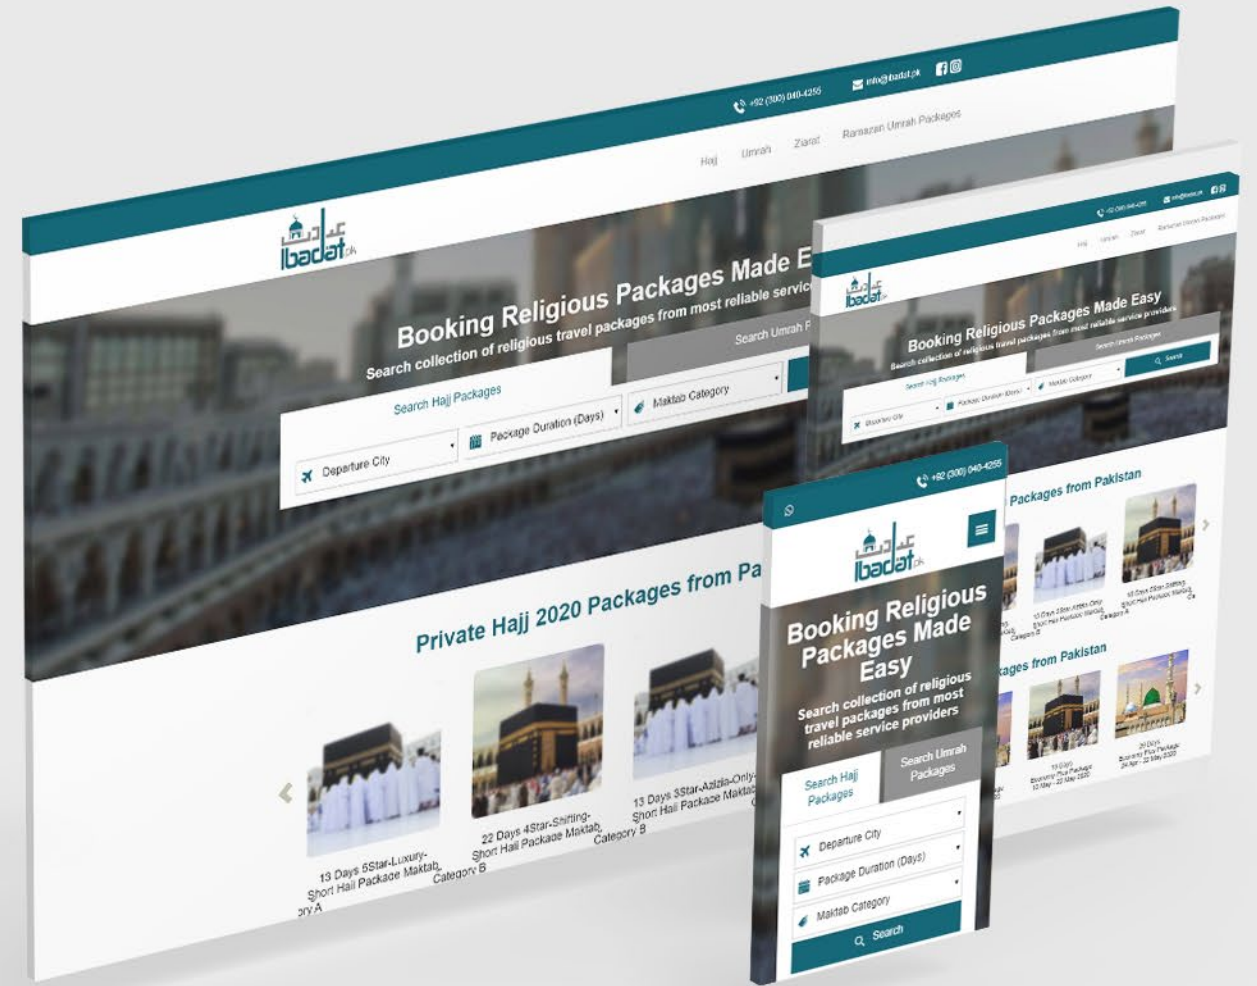

# Kaamdaam®

APNE HUNAR SE KAMAOI

SMUFTECH  
INNOVATING TECHNOLOGY

**FOR WEBSITE DEVELOPMENT CONTACT US AT:**

[INFO@SMUFTECH.COM](mailto:INFO@SMUFTECH.COM)

[WWW.SMUFTECH.COM](http://WWW.SMUFTECH.COM)

Copyright/Proprietary Statement: