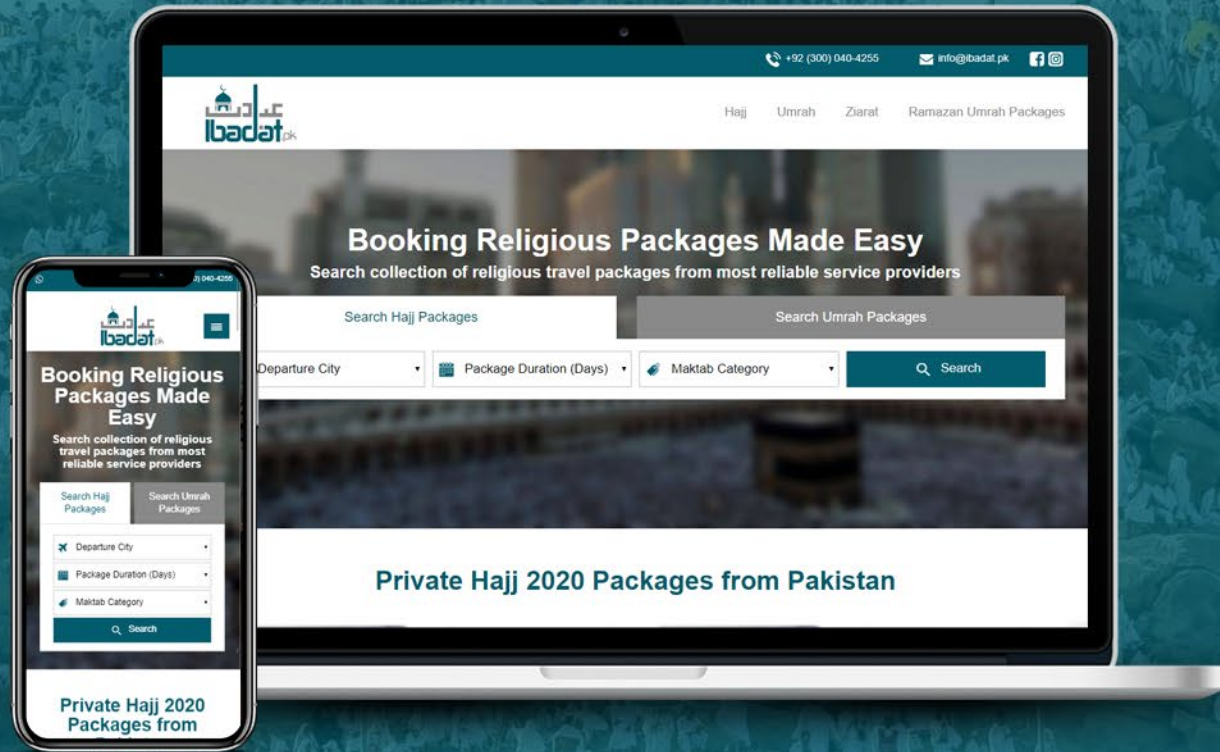

# Kaamdaam®

APNE HUNAR SE KAMAOI

SMUFTECH  
INNOVATING TECHNOLOGY

**FOR WEBSITE DEVELOPMENT CONTACT US AT:**

[INFO@SMUFTECH.COM](mailto:INFO@SMUFTECH.COM)

[WWW.SMUFTECH.COM](http://WWW.SMUFTECH.COM)

Copyright/Proprietary Statement: