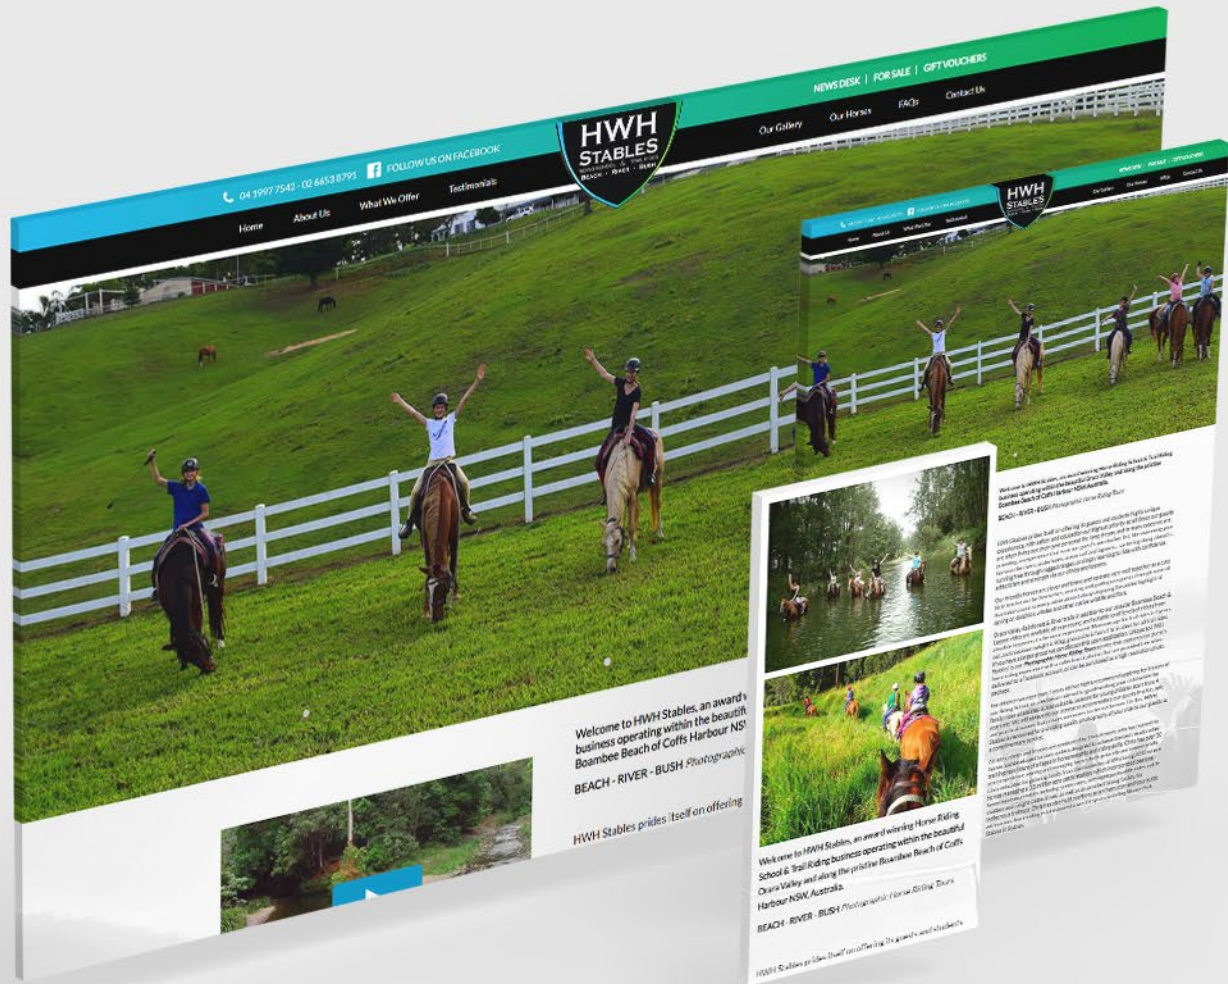

# Kaamdaam®

APNE HUNAR SE KAMAOI

SMUFTECH  
INNOVATING TECHNOLOGY

**FOR WEBSITE DEVELOPMENT CONTACT US AT:**

[INFO@SMUFTECH.COM](mailto:INFO@SMUFTECH.COM)

[WWW.SMUFTECH.COM](http://WWW.SMUFTECH.COM)

Copyright/Proprietary Statement: